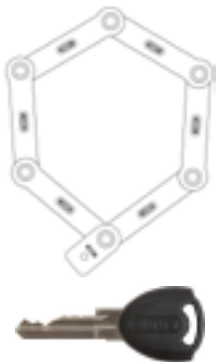

Wall and floor anchor made from 14mm hardened steel

Supplied with fittings

**WA50**

Wall anchor made from hardened steel

Supplied with fittings

Can be used indoors or outdoors

### 5700/80

Bordo uGrip folding lock

5mm thick bars

Supplied with transport bag

Level 7