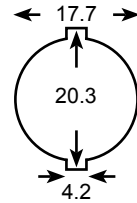

LF0201 512
 8mm
 Conical face
 Nut fix
 801-1000 series
 Silca key blank LF30R

LF0207 512
 8mm
 Square face
 Nut fix
 801-1000 series
 Silca key blank LF30R

LF1320
 9.5mm
 Conical face
 Horse shoe clip fix
 92 series
 Silca key blank LF4