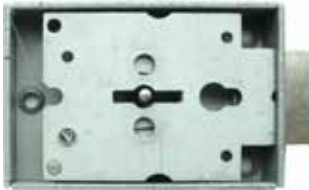

SECAL STUV MP

Stuv safe lock for Securikey Minor Protector safes

3 fixing holes

RST key blank 7410