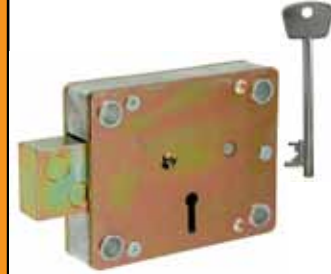

LF3006
7 lever safe lock
Bolt shoots to left
Horizontal orientation
RST key blank 360M