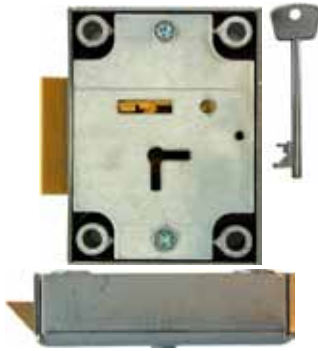

LF2802 SLAM
7 lever safe lock
Bolt springs to left
Vertical orientation
RST key blank 360M