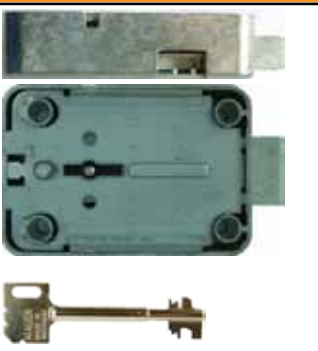

MAUER 71111
8 lever mauer President
VdS class1 safe lock
280,000 differs
Mauer key blank
MAUER 90MM