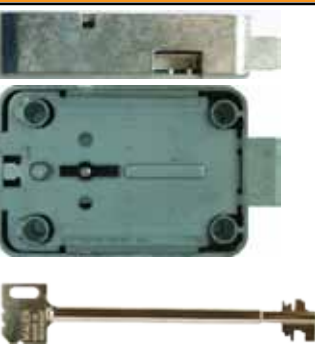

MAUER 71111 150MM
8 lever mauer President
VdS class1 safe lock
280,000 differs
Mauer key blank
MAUER 150MM